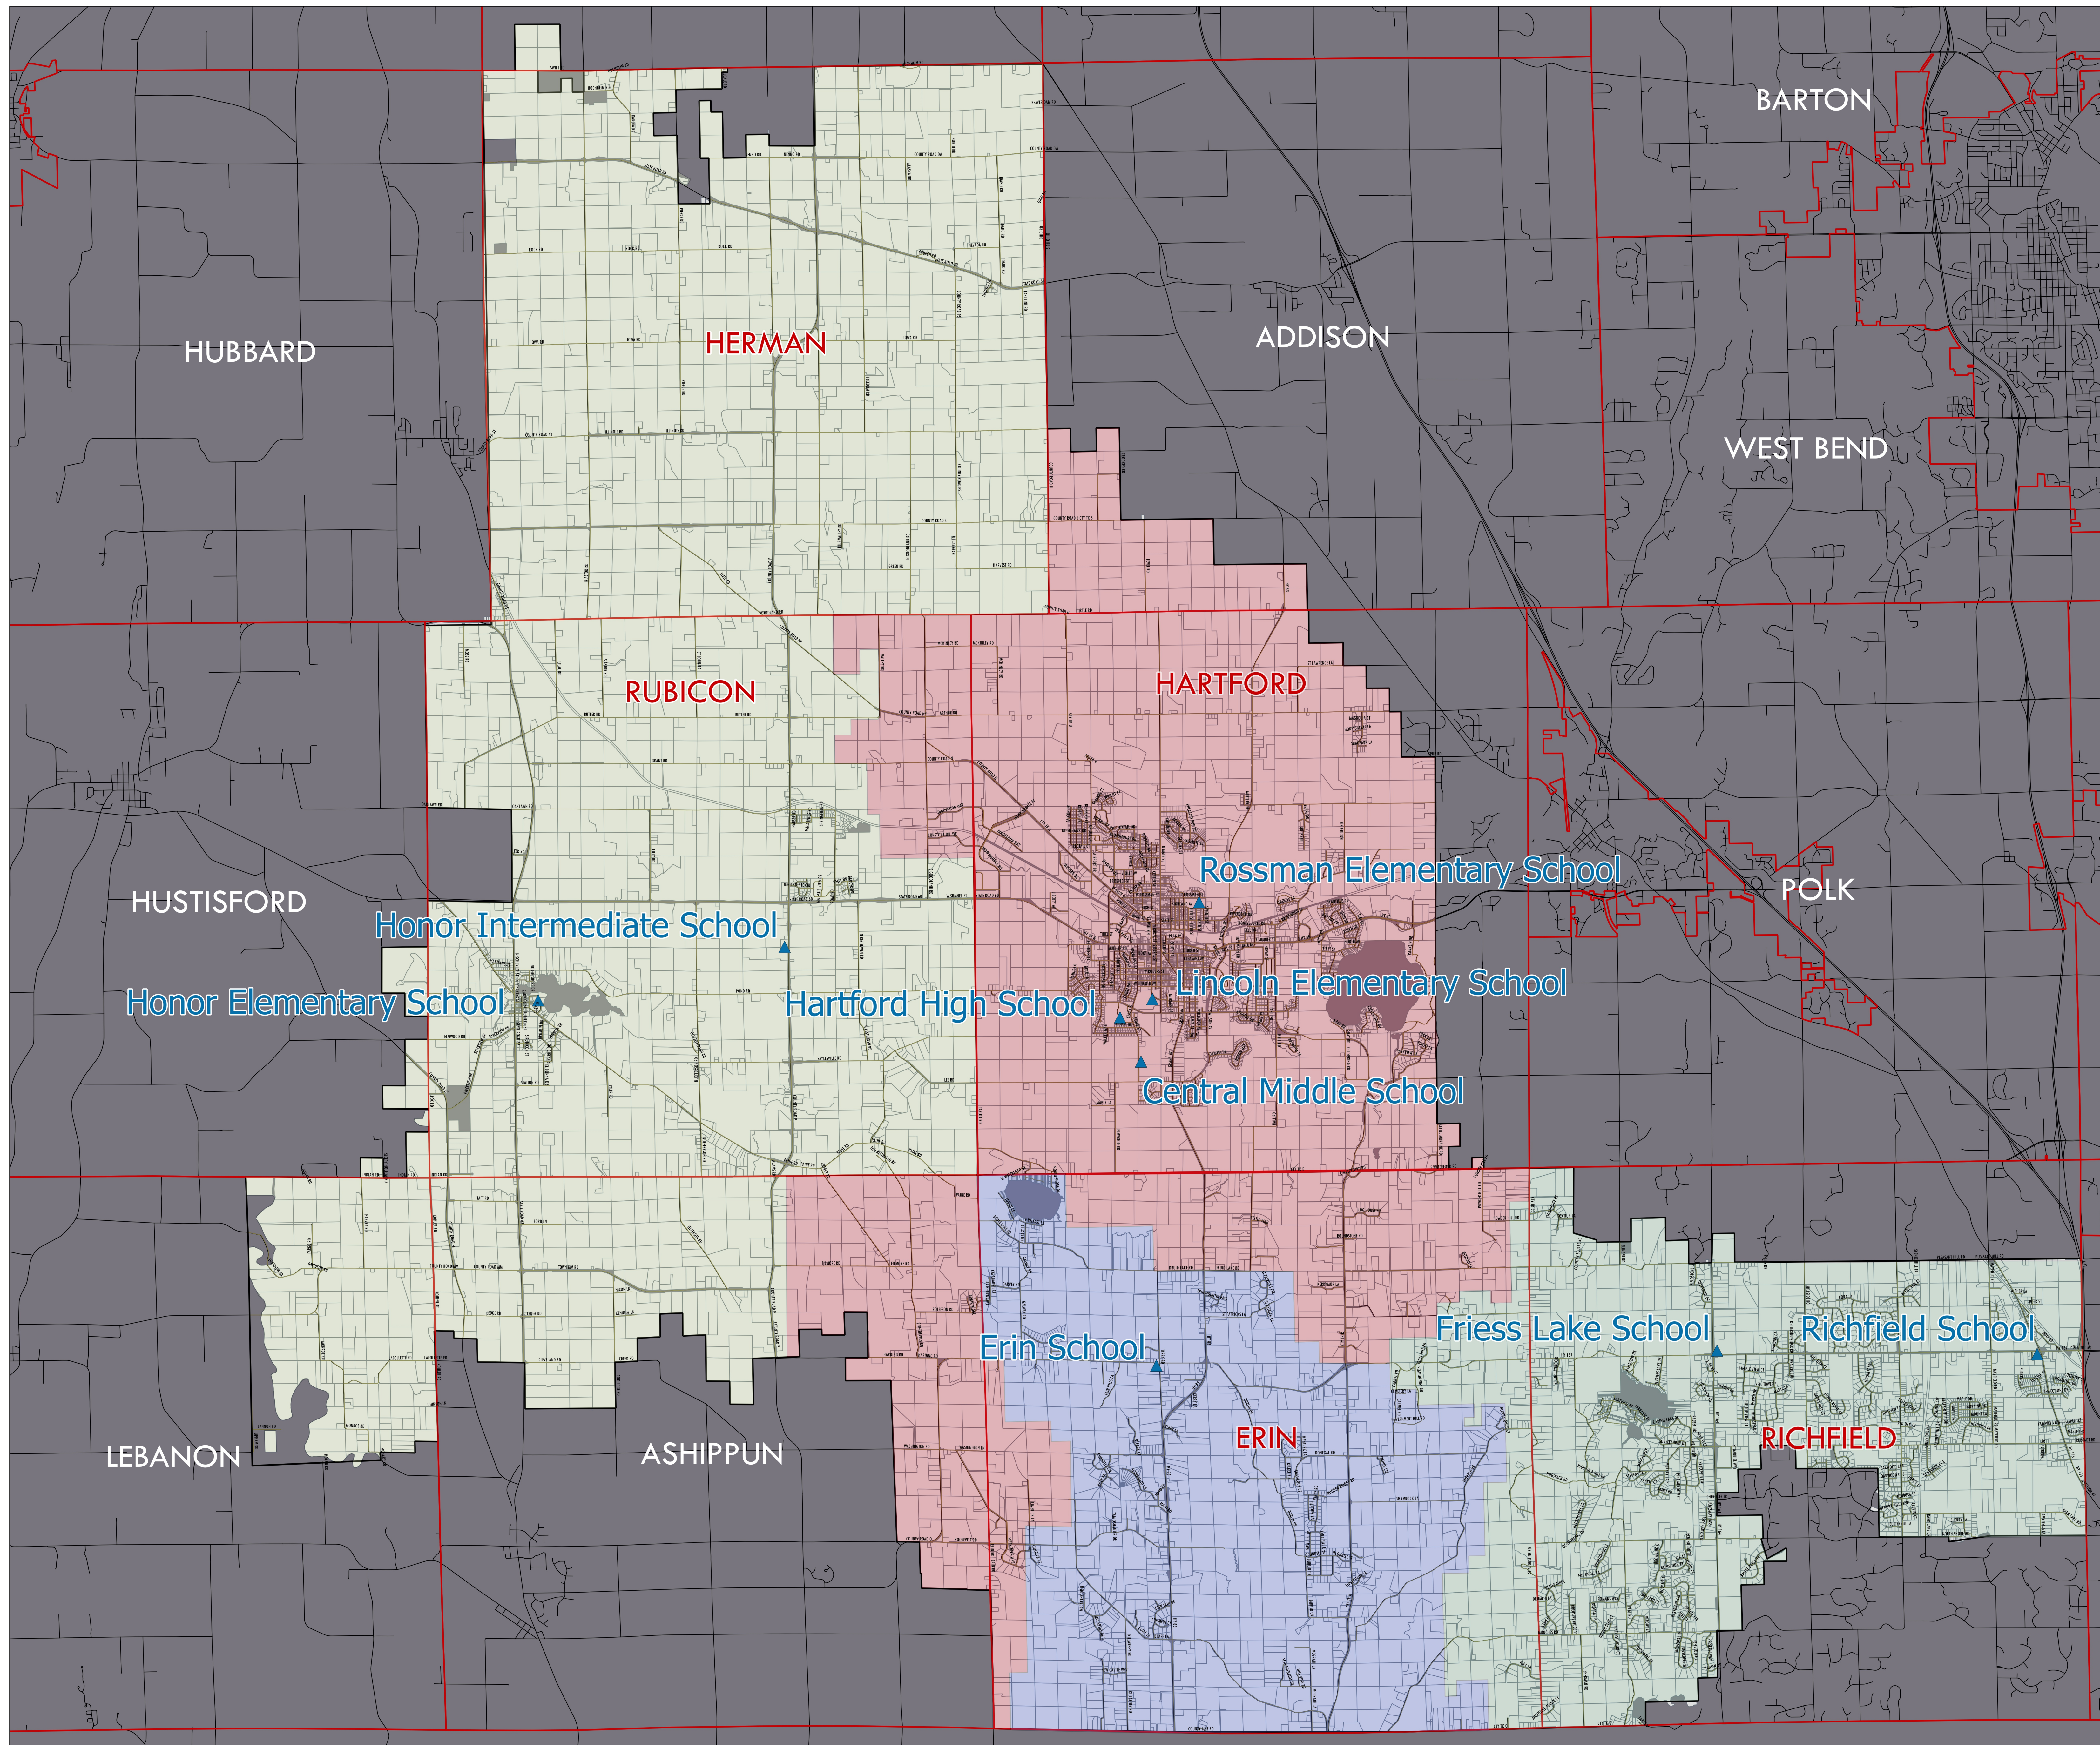

Legend

- Schools
- Township Boundary
- Roads
- District Extent
- Attendance Areas**
- Erin
- Hartford
- H-N-R
- Holy Hill

0 1 2 3 mi

RAMAKER
& ASSOCIATES, INC.

www.ramaker.com
855 Community Drive
Sauk City, WI 53583
March 08, 2018

HUBBARD

HERMAN

ADDISON

BARTON

WEST BEND

RUBICON

HARTFORD

HUSTISFORD

Honor Intermediate School

Rossman Elementary School

Honor Elementary School

Hartford High School

Lincoln Elementary School

POLK

Central Middle School

LEBANON

ASHIPPUN

Erin School

ERIN

Friess Lake School

Richfield School

RICHFIELD

GERMANTOWN